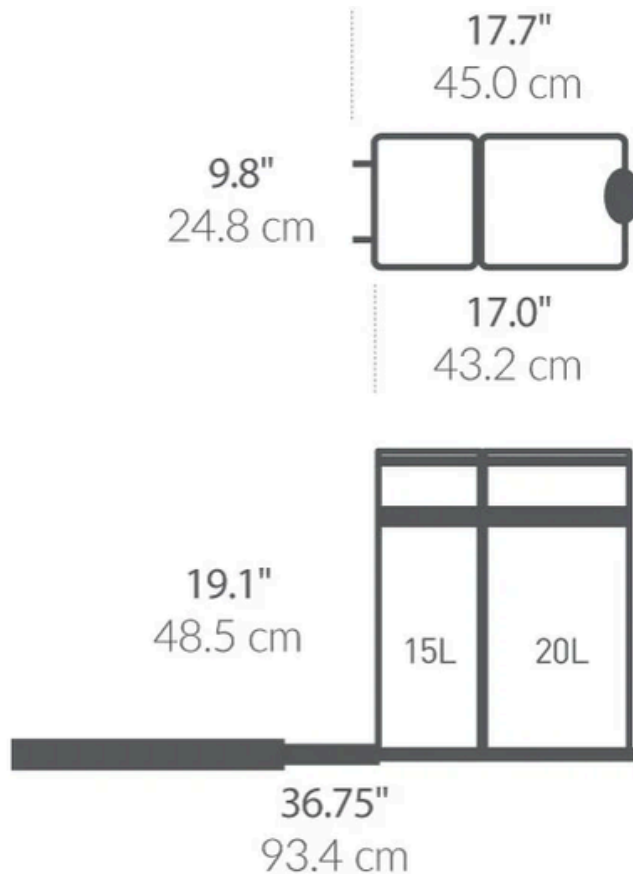

TECHNICAL SPECIFICATIONS