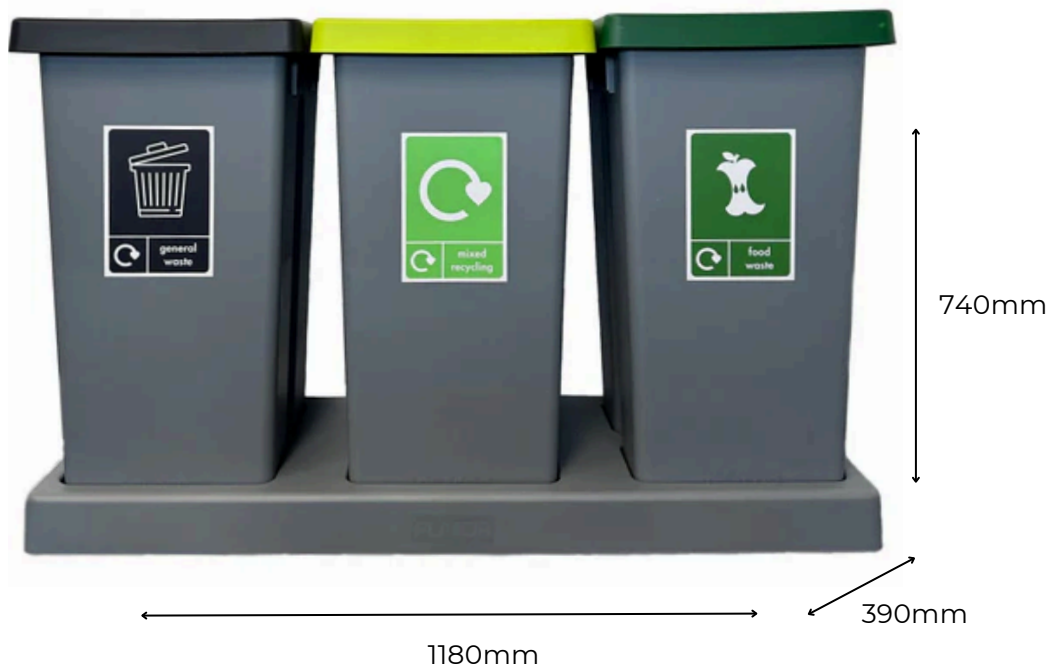

FITBIN SIMPLER RECYCLING TRIO WITH TRAY

75L

75L
Capacity

Three x 75L Bins

Includes Purpose Built Tray

TECHNICAL SPECIFICATIONS

FITBIN SIMPLER RECYCLING TRIO WITH TRAY

75L

FEATURES

- Offering a perfect solution to the upcoming recycling legislation changes, we have put together this triple set of 75 Litre recycling bins.
- Made from wipe clean plastic, each bin has a removable colour coded lid, coloured insert and an A5 graphic indicating the designated waste stream.
- We have set these for General Waste, Mixed Recycling and Food Waste so you can simply purchase a set and be ready for the new legislation without the hassle of ordering separate bins.

SPECIFICATIONS

- Open top aperture
- Small base footprint
- Easy to clean and maintain
- Optional frame inserts and A5 graphics to complete the look