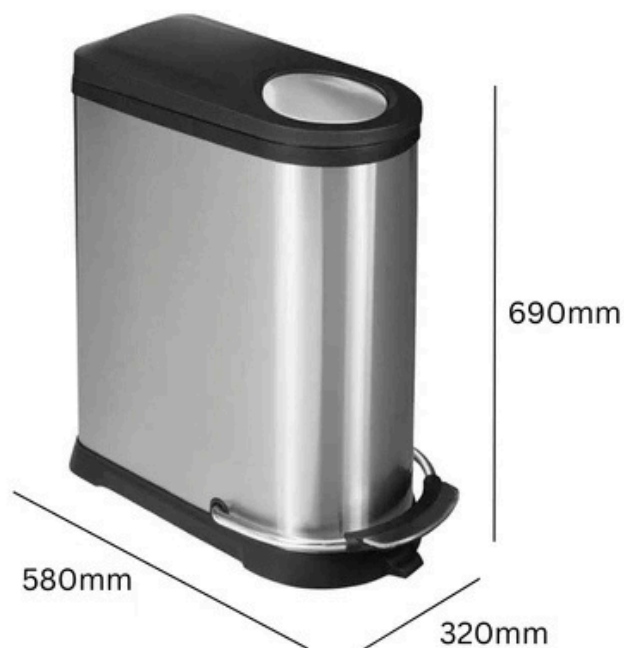

EKO VIVA RECYCLING BIN

36L

36L
Capacity

One x 20L & One x 16L

Brushed stainless steel

TECHNICAL SPECIFICATIONS

EKO VIVA RECYCLING BIN

36L

FEATURES

- Streamlined design for placement next to desks, counters, and kitchen cupboards.
- Equipped with two removable inner compartments for a combined total capacity of 36-litres, it is perfect for separating recyclables from general waste in the workplace and home.
- Ergonomic foot pedal for hygienic disposal.
- Soft-closing lid for silent operation.
- Built-in charcoal compartment to prevent unpleasant odours.

SPECIFICATIONS

- 36-litre capacity (1 x 16L and 1 x 20L inner compartments).
- Integrated foot pedal.
- Slim design.
- Hide-a-bag feature.