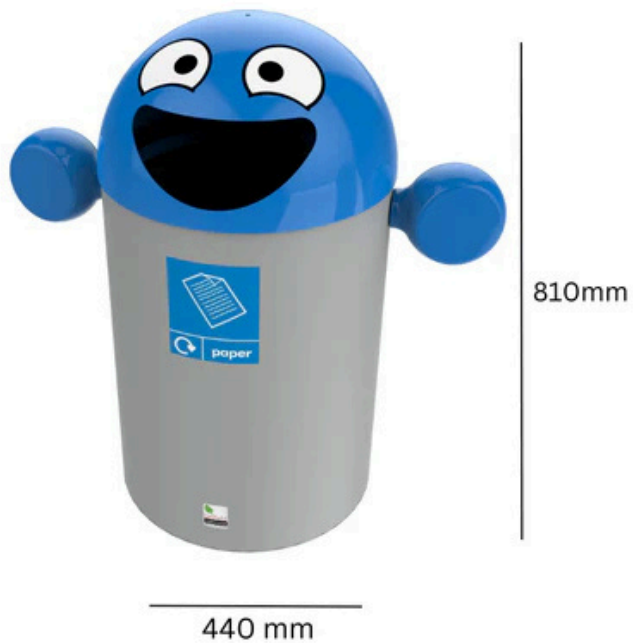

BEST BUDDY RECYCLING BIN

84L

84L
Capacity

Made from high-strength plastic

WRAP compliant colours

TECHNICAL SPECIFICATIONS

BEST BUDDY RECYCLING BIN

84L

FEATURES

- A novelty receptacle suitable for schools, playgrounds, theme parks, zoos, shopping centres, and cinemas.
- Made from 100% recyclable plastic, it features a colour-coded lid with fun aperture, and it includes both recycling stickers and 'eyes' to make it even more attractive to children.
- Available to purchase with or without a removable plastic liner.

SPECIFICATIONS

- Removable lid with 'Happy', 'Sad' or 'Hole' aperture.
- Made from high-strength plastic.
- Low-height making it ideal for children of all ages.

APERTURES

- Happy/Smiling aperture 250mm x 108mm
- Sad aperture 250mm x 108mm
- Hole aperture (ideal for bottles and cans) 112mm diameter