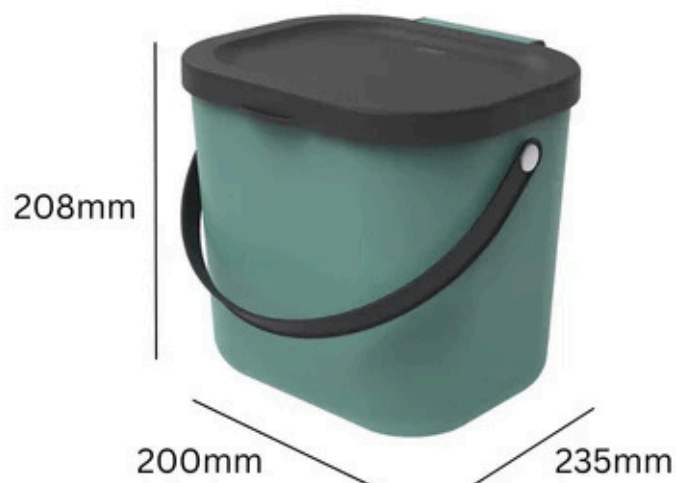

ALBULA KITCHEN CADDY

6L

6L
Capacity

Durable recyclable plastic

25L Option also available

TECHNICAL SPECIFICATIONS

ALBULA KITCHEN CADDY

6L

FEATURES

- A perfect choice for the kitchen countertop to collect food waste, the lid opens fully to allow you to peel carrots/potatoes etc directly over the receptacle, the bin comes incorporated with a comfortable carrying handle to allow the bucket to be moved easily.

Specifications

- Easy to clean with water and washing up liquid.
- Available in 6 colours.
- Durable recyclable plastic.